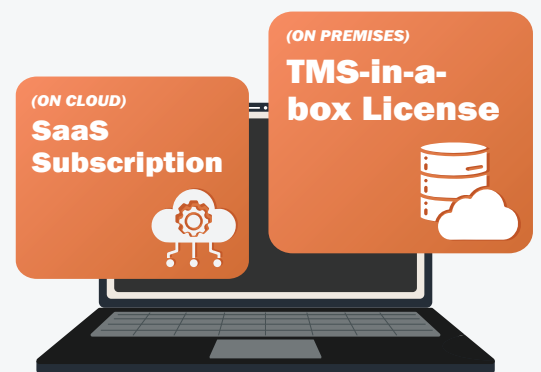

Trailblazing Transportation Management System for All Businesses !

High-End Features, Competitive Pricing: Your Partner in Shipping and Freight Forwarding

Experience the transformative power of 20High and elevate your logistics operations to new heights. Our robust, cloud-based Transportation Management System (TMS) is crafted to perfection, aiming to optimize your transportation processes while driving down costs significantly. Packed with an array of premium features like real-time in-transit tracking, automated invoice audit, 3D load plan optimization and more, 20High delivers an unmatched level of service at a competitive price point.

Save up to **20%**
on annual logistics
costs: Harness our
cutting edge technology.
Improve operational
efficiency & customer
satisfaction.

Not just a TMS; We provide solutions that matter to YOU!

20High is available in the format that suits you best!

Choose our **Cloud-based SaaS** Solution or opt for our convenient **TMS-in-a-box** On-premise Solution.

A truly "**à la carte**" TMS - You pay only for the features you need.

Our Partners :  

Fast track your Logistics Optimization